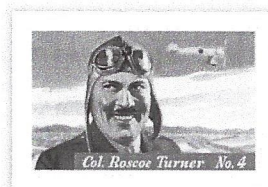

Fam Aviators

Fam Aviators

Fam Aviators

Fam Aviators

Fam Aviators

Heinz
Fam Air

Fam Air

Heinz
Fam Air

"Famous Aviator Premiums" (F277-5) 12

Typical Card Front

American Card Catalog Number: **F277-5**
 Series Title: **Famous Aviator Premiums**
 Manufacturer: **H. J. Heinz Company**
 Card Type: **Mail-Order Premiums**
 Card Dimensions: **9 x 13¼ in**
 Number of Cards in Set: **4 cards**
 Card Numbers: **1, 3, 4 & 10**
 Country of Origin: **United States of America**
 Circa: **Mid-1930s**

Typical Blank Card Back

CHECKLIST

- 1 Col. Charles A. Lindbergh
- 3 Capt. "Eddie" Rickenbacker
- 4 Col. Roscoe Turner
- 10 Louise Thaden

Fam Air
Heinz

Fam Air
Heinz

Fam Air
Heinz

Fam Air
Heinz

Fam Air
Heinz